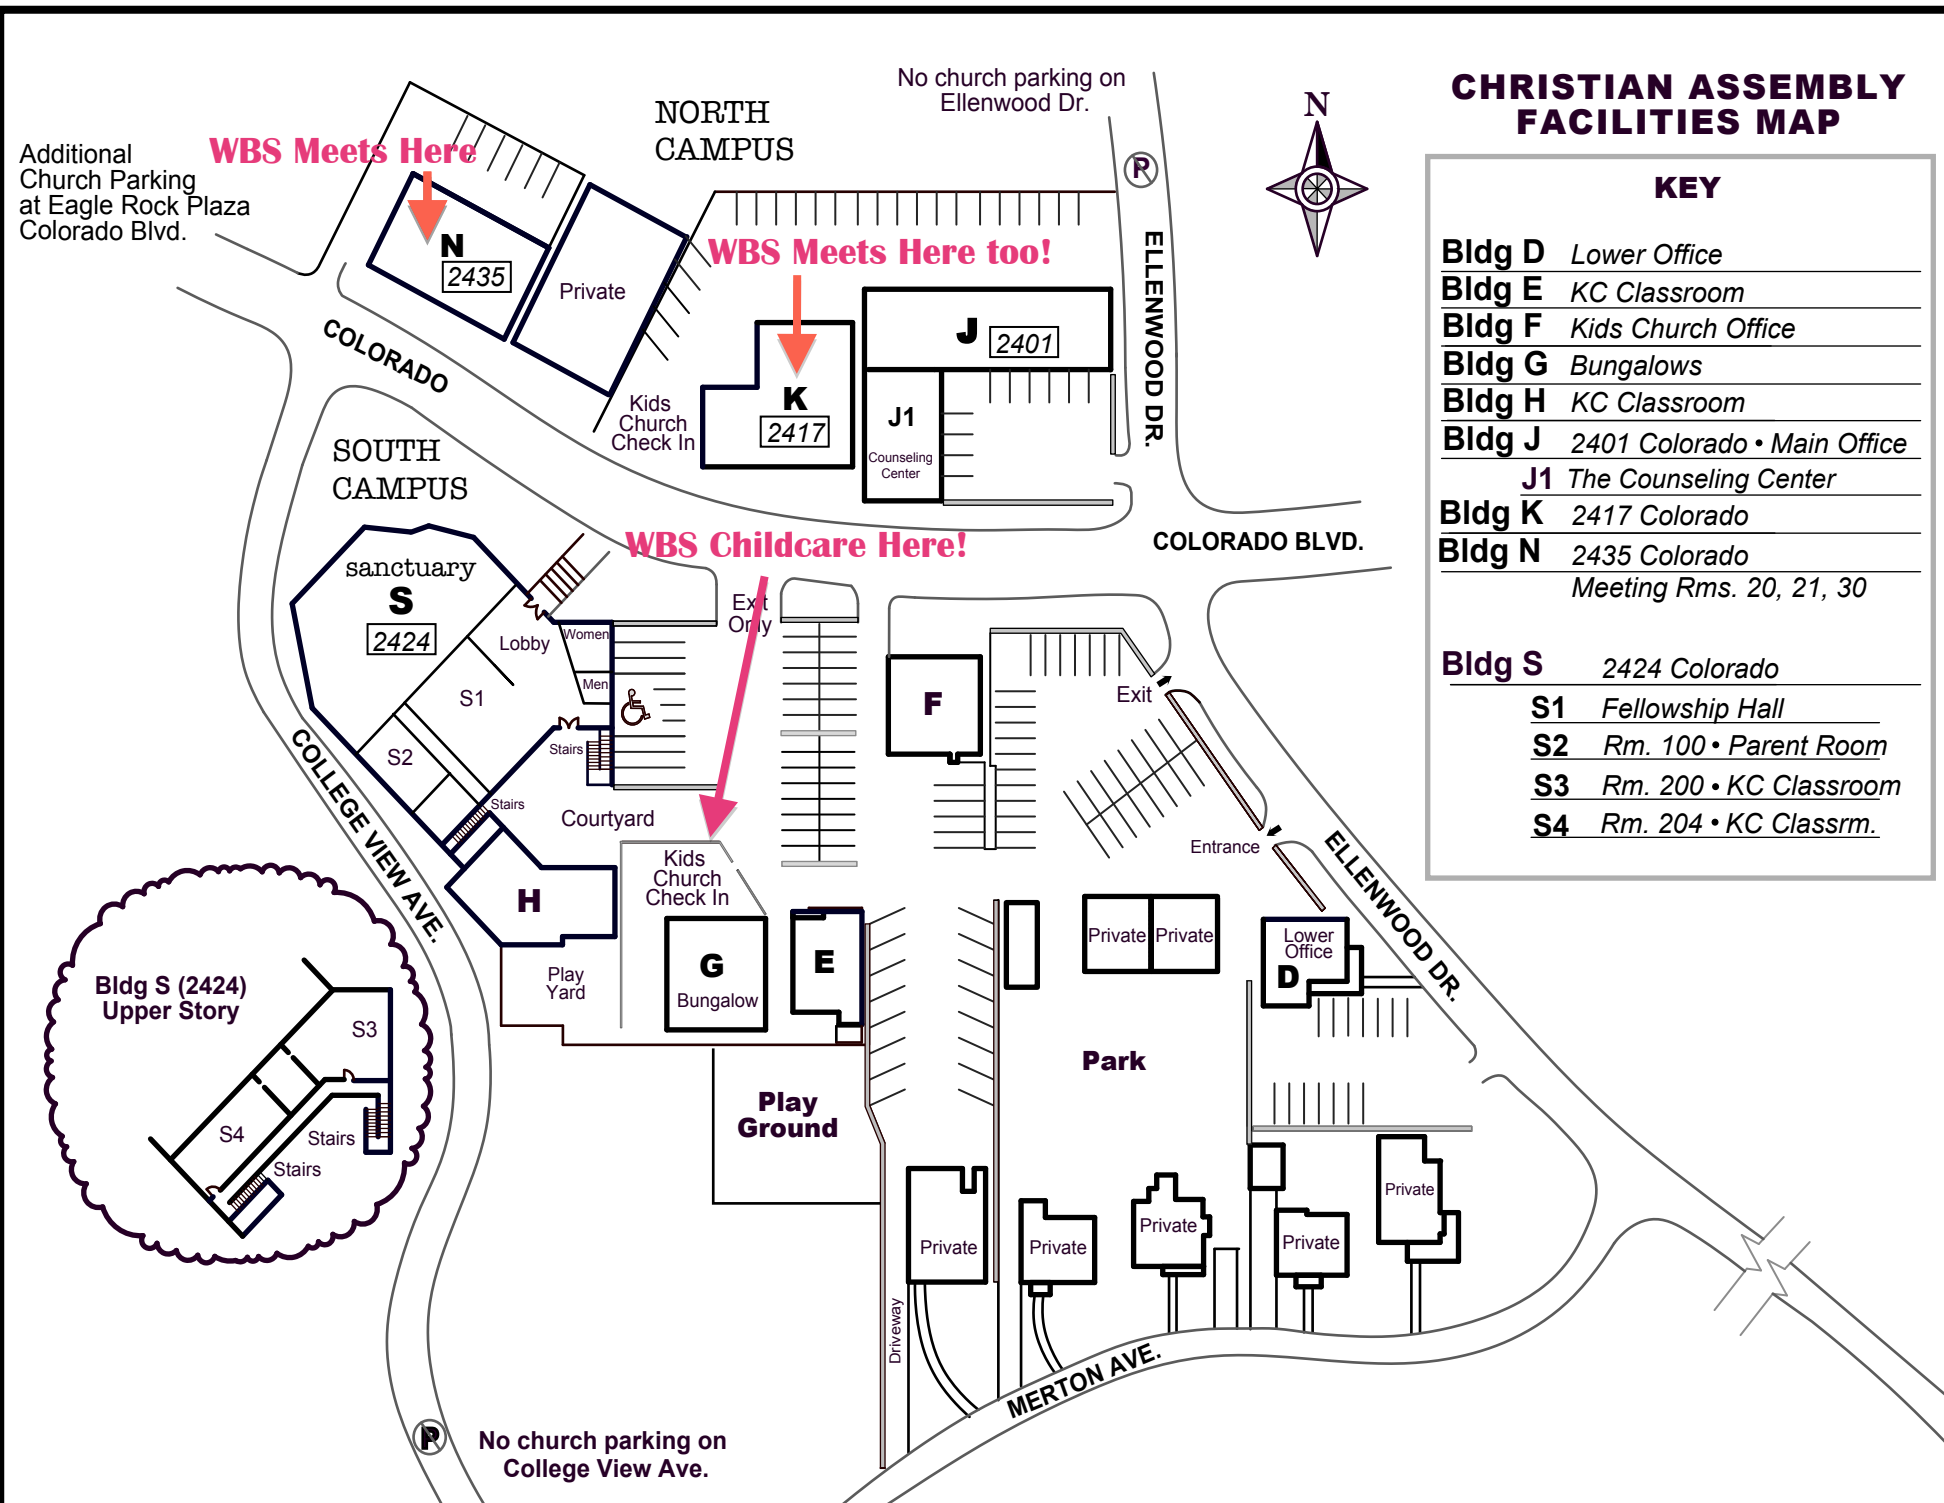

CHRISTIAN ASSEMBLY FACILITIES MAP

KEY

- Bldg D** Lower Office
- Bldg E** KC Classroom
- Bldg F** Kids Church Office
- Bldg G** Bungalows
- Bldg H** KC Classroom
- Bldg J** 2401 Colorado • Main Office
- J1** The Counseling Center
- Bldg K** 2417 Colorado
- Bldg N** 2435 Colorado
Meeting Rms. 20, 21, 30
- Bldg S** 2424 Colorado
- S1** Fellowship Hall
- S2** Rm. 100 • Parent Room
- S3** Rm. 200 • KC Classroom
- S4** Rm. 204 • KC Classm.

Additional Church Parking at Eagle Rock Plaza Colorado Blvd.

WBS Meets Here

NORTH CAMPUS

No church parking on Ellenwood Dr.

WBS Meets Here too!

SOUTH CAMPUS

WBS Childcare Here!

Bldg S (2424) Upper Story

No church parking on College View Ave.